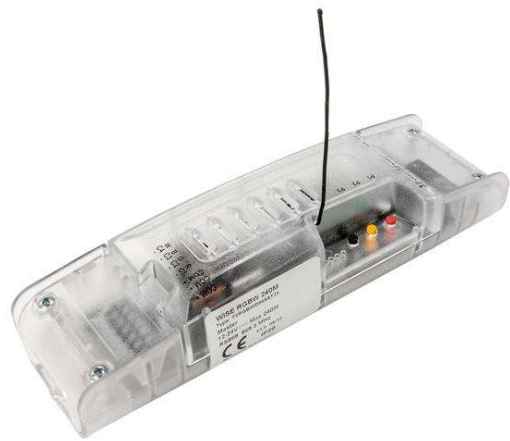

Wise Chameleon Colour Change RGBW

Wise RGBW SCENE

12/24V 240W

The **Wise RGBW Scene** gives you all the colour change facilities of the standard Chameleon, with the inclusion of a fourth channel to work with red, green, blue and white fittings. This allows the ability to have colour change and warm or cool white using just one chameleon pack. It also gives a greater range of shades of colour including pastels to give a more subtle effect.

Caution: The warm white produced by RGB products is not the same as the warm white produced by single coloured products. By mixing the colours to create warm white a hint of Red, Green, or Blue may appear.

Wise Controls Introduction Video

WISERGBW SCENE

Type: 12/24V

Maximum Wattage: 240W

£100.00

Excl. VAT and Delivery

General

Construction	Plastic
IP Rating	IP20
Radio Frequency	868.3 MHz
Range for Metal Switch	50m Max Line Of Sight
Range for Plastic Switch	100m Max Line Of Sight